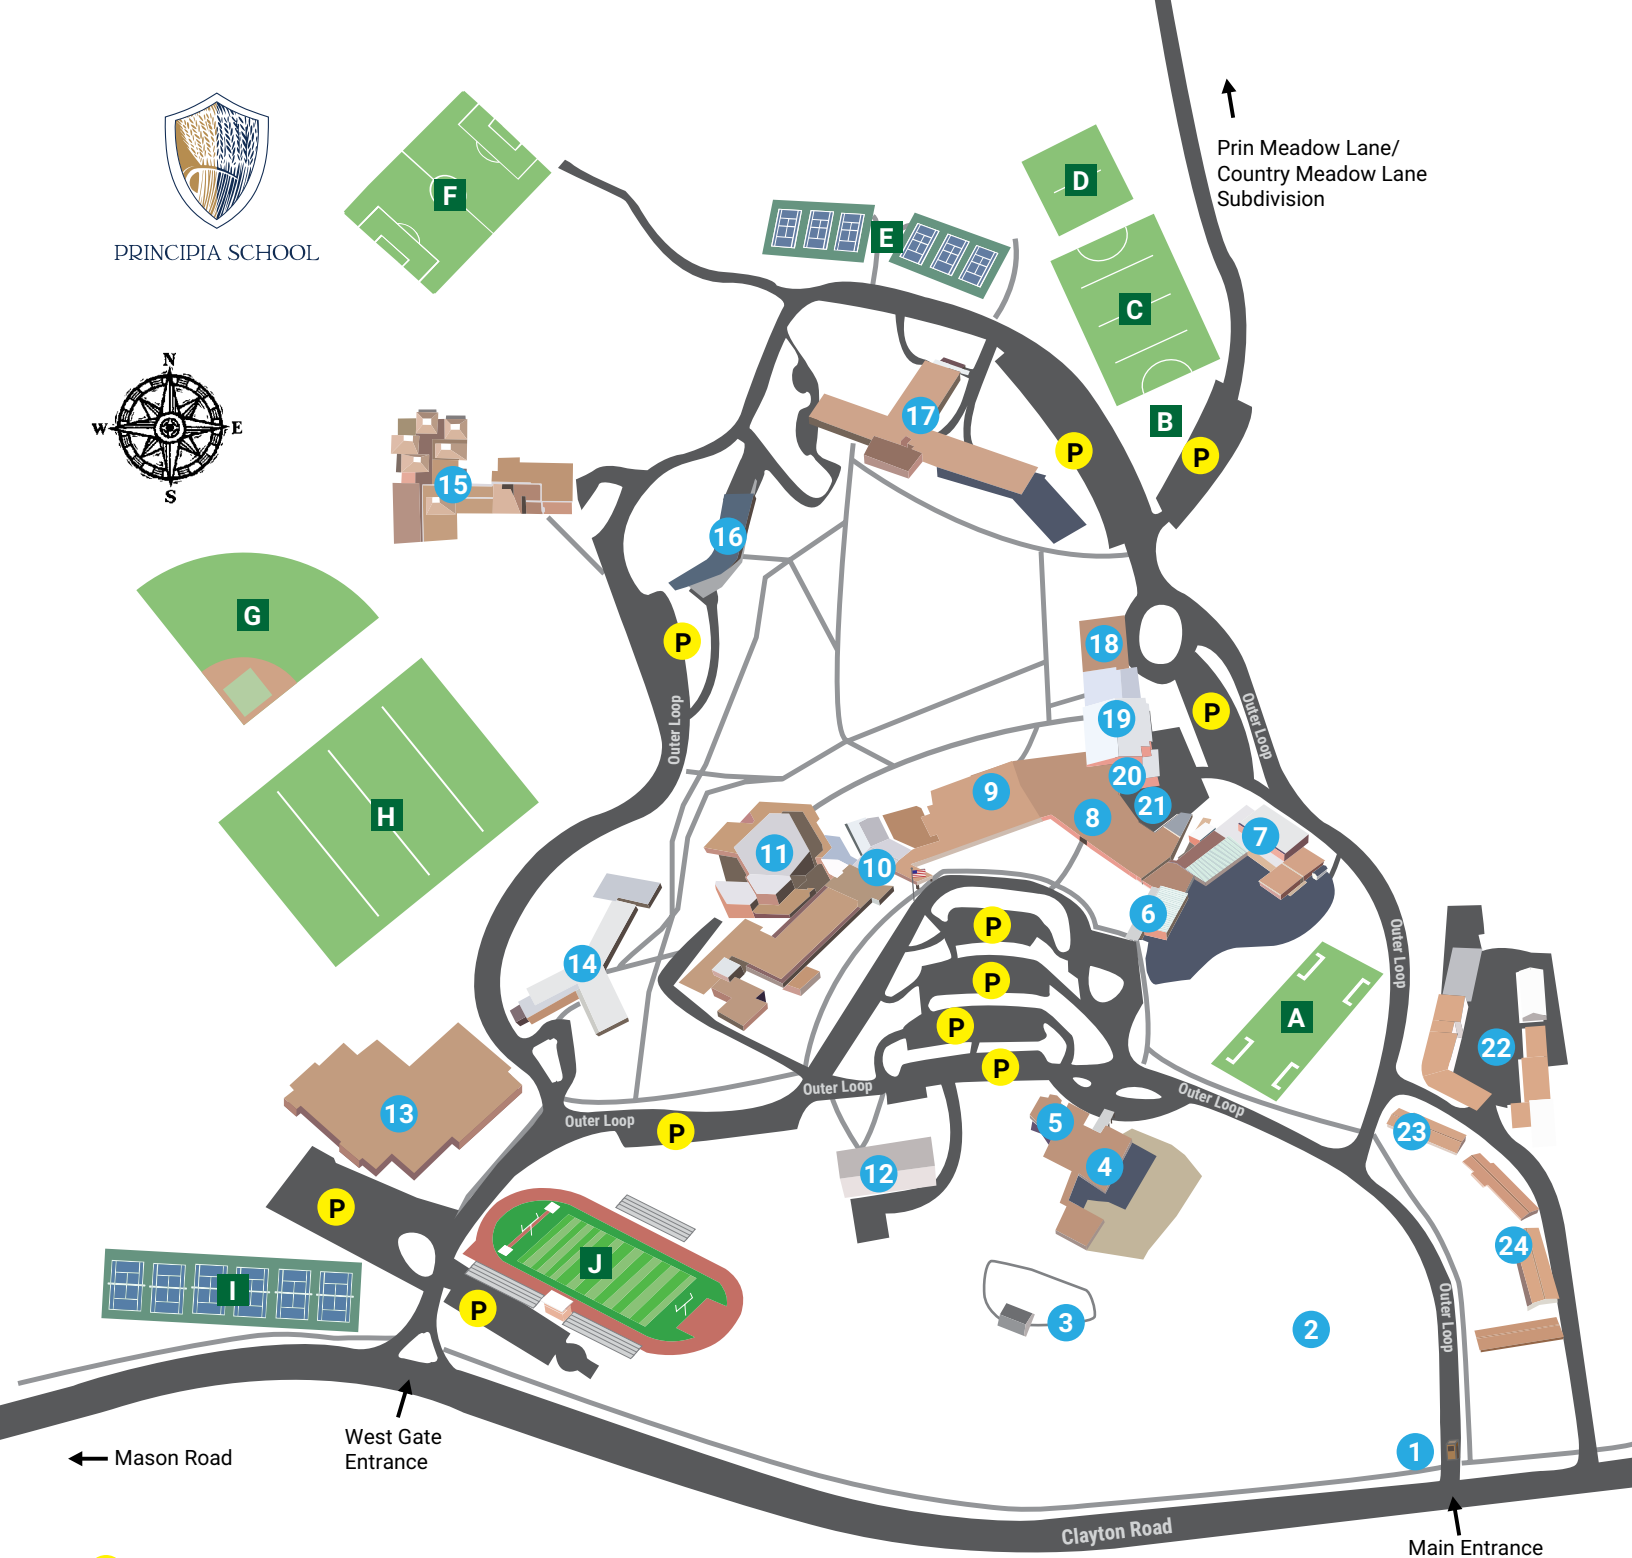

PRINCIPIA SCHOOL

Prin Meadow Lane/
Country Meadow Lane
Subdivision

← Mason Road

West Gate
Entrance

Clayton Road

Main Entrance

- P Parking
- Buildings
- Walking Paths
- Playing Fields

- 1. Gatehouse
- 2. Eagle Hill
- 3. Pony Corral
- 4. Preschool
- 5. Early Learning Center
- 6. Lower School
- 7. Lower School Gymnasium
- 8. Middle School
- 9. Dining Room
- 10. Upper School
- 11. Ridgway Auditorium / House Hall
- 12. Business Office

- 13. Bill Simon Field House
- 14. Boys' Dorm (Canfield House)
- 15. Campus House
- 16. Isabel House
- 17. Girls' Dorm (Aron House)
- 18. Swimming Pool
- 19. McCalmont Gymnasium
- 20. Security / Workplace Safety
- 21. Post Office / Loading Dock
- 22. Facilities Maintenance Yard and Shops
- 23. Facilities Offices
- 24. Staff Apartments

Fields

- A. Lower School Field
- B. Challenge Course
- C. Oakes Field Hockey Field
- D. Multipurpose Field
- E. Tennis Courts (Back)
- F. Mesa Soccer Field
- G. Marston Family Field
- H. Multipurpose Field
- I. Tennis Courts (Front)
- J. Jamerson Stadium / McCandless Field / Eyerly Track

Campus Map